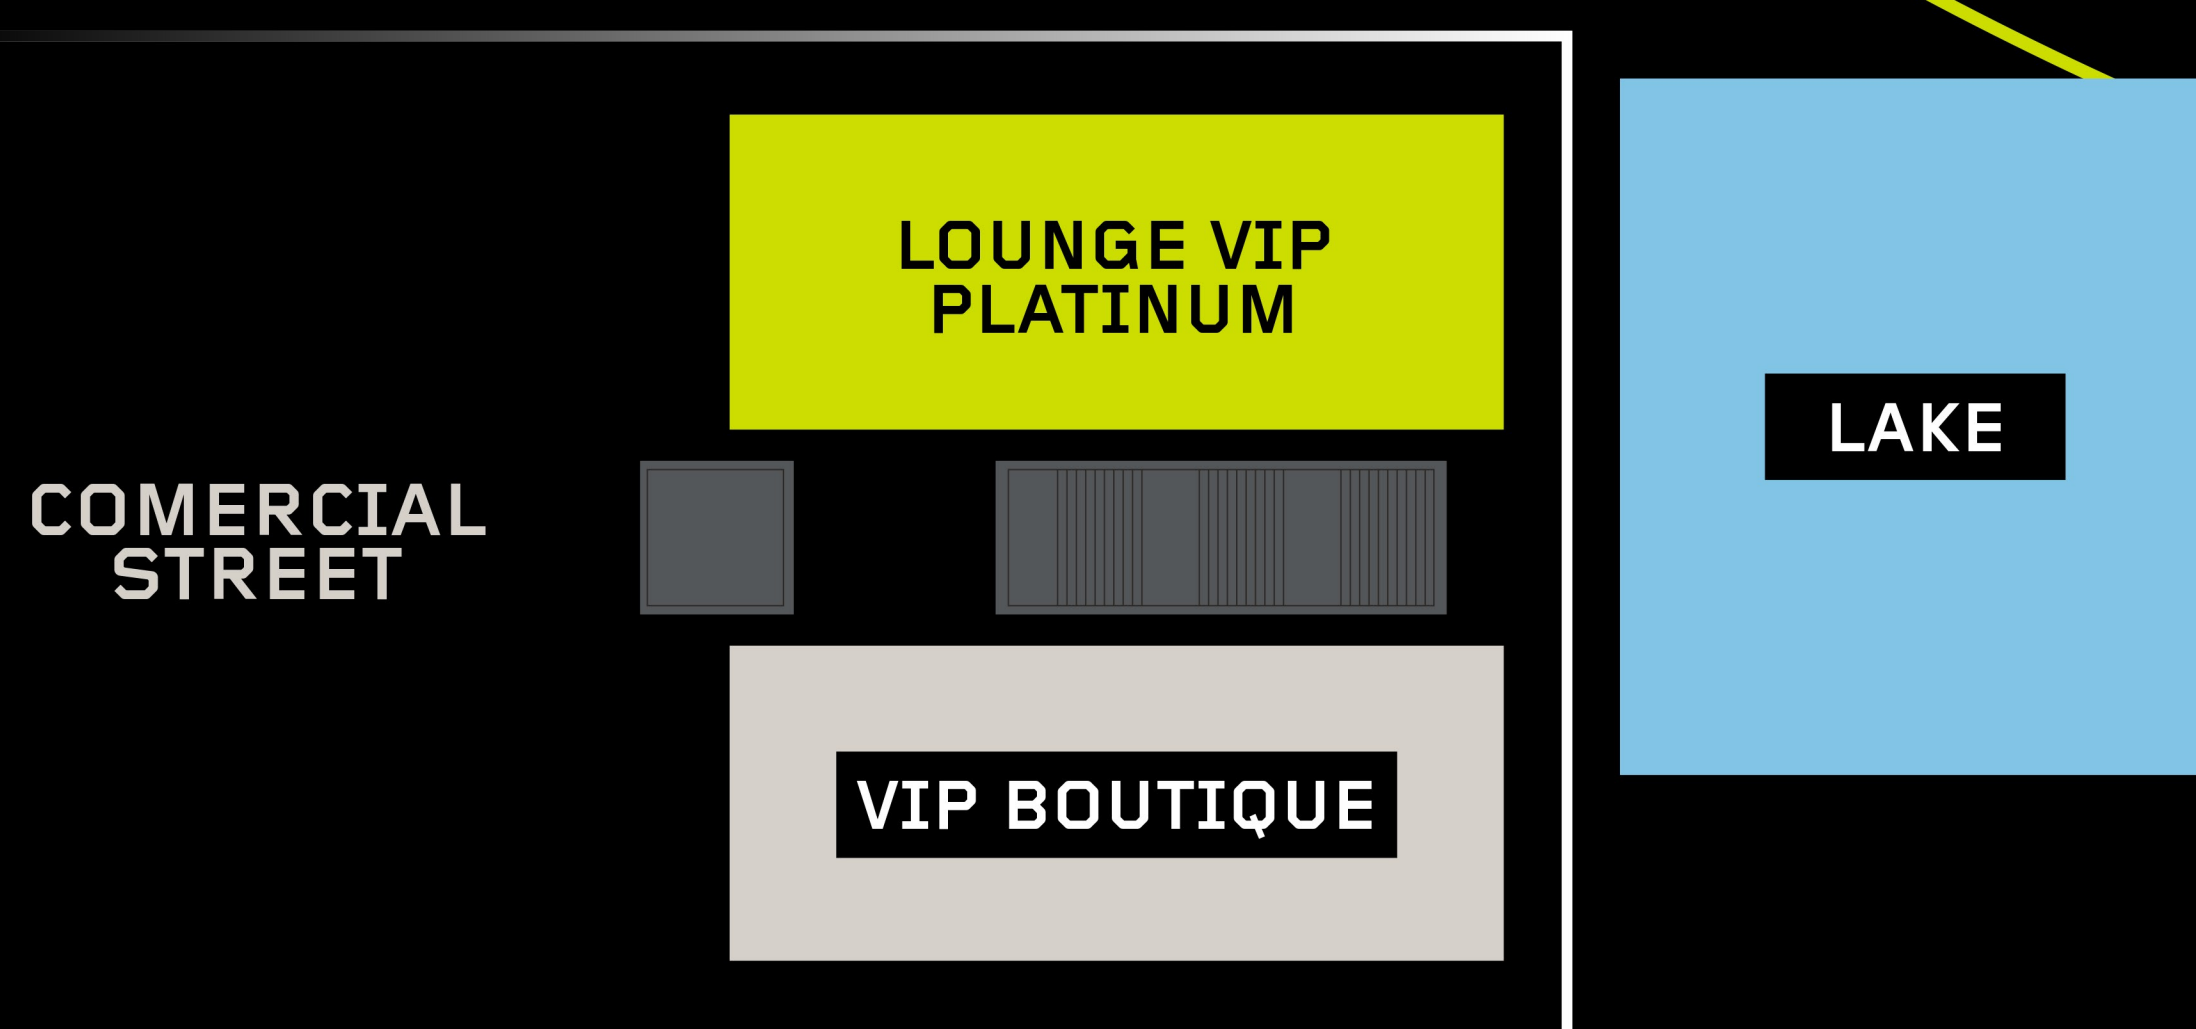

## What are they?

Seats in the first two rows of the east side in Manolo Santana Stadium and access to our lounge area located in the Commercial Street on floor -2.

## How it works?

Once inside the venue and having exchanged your ticket for your Lounge access bracelet, you can enjoy the best tennis in a reserved seat at Manolo Santana Stadium or enjoy at the Lounge an exclusive catering

EAST LATERAL

FLOOR -2

VIP Platinum lounge is located at the comercial street, near the lake.

### where?

At the counter in front of the elevator between Manolo Santana Stadium and Stadium 3.

Carry your ticket and bracelet with you throughout the session.