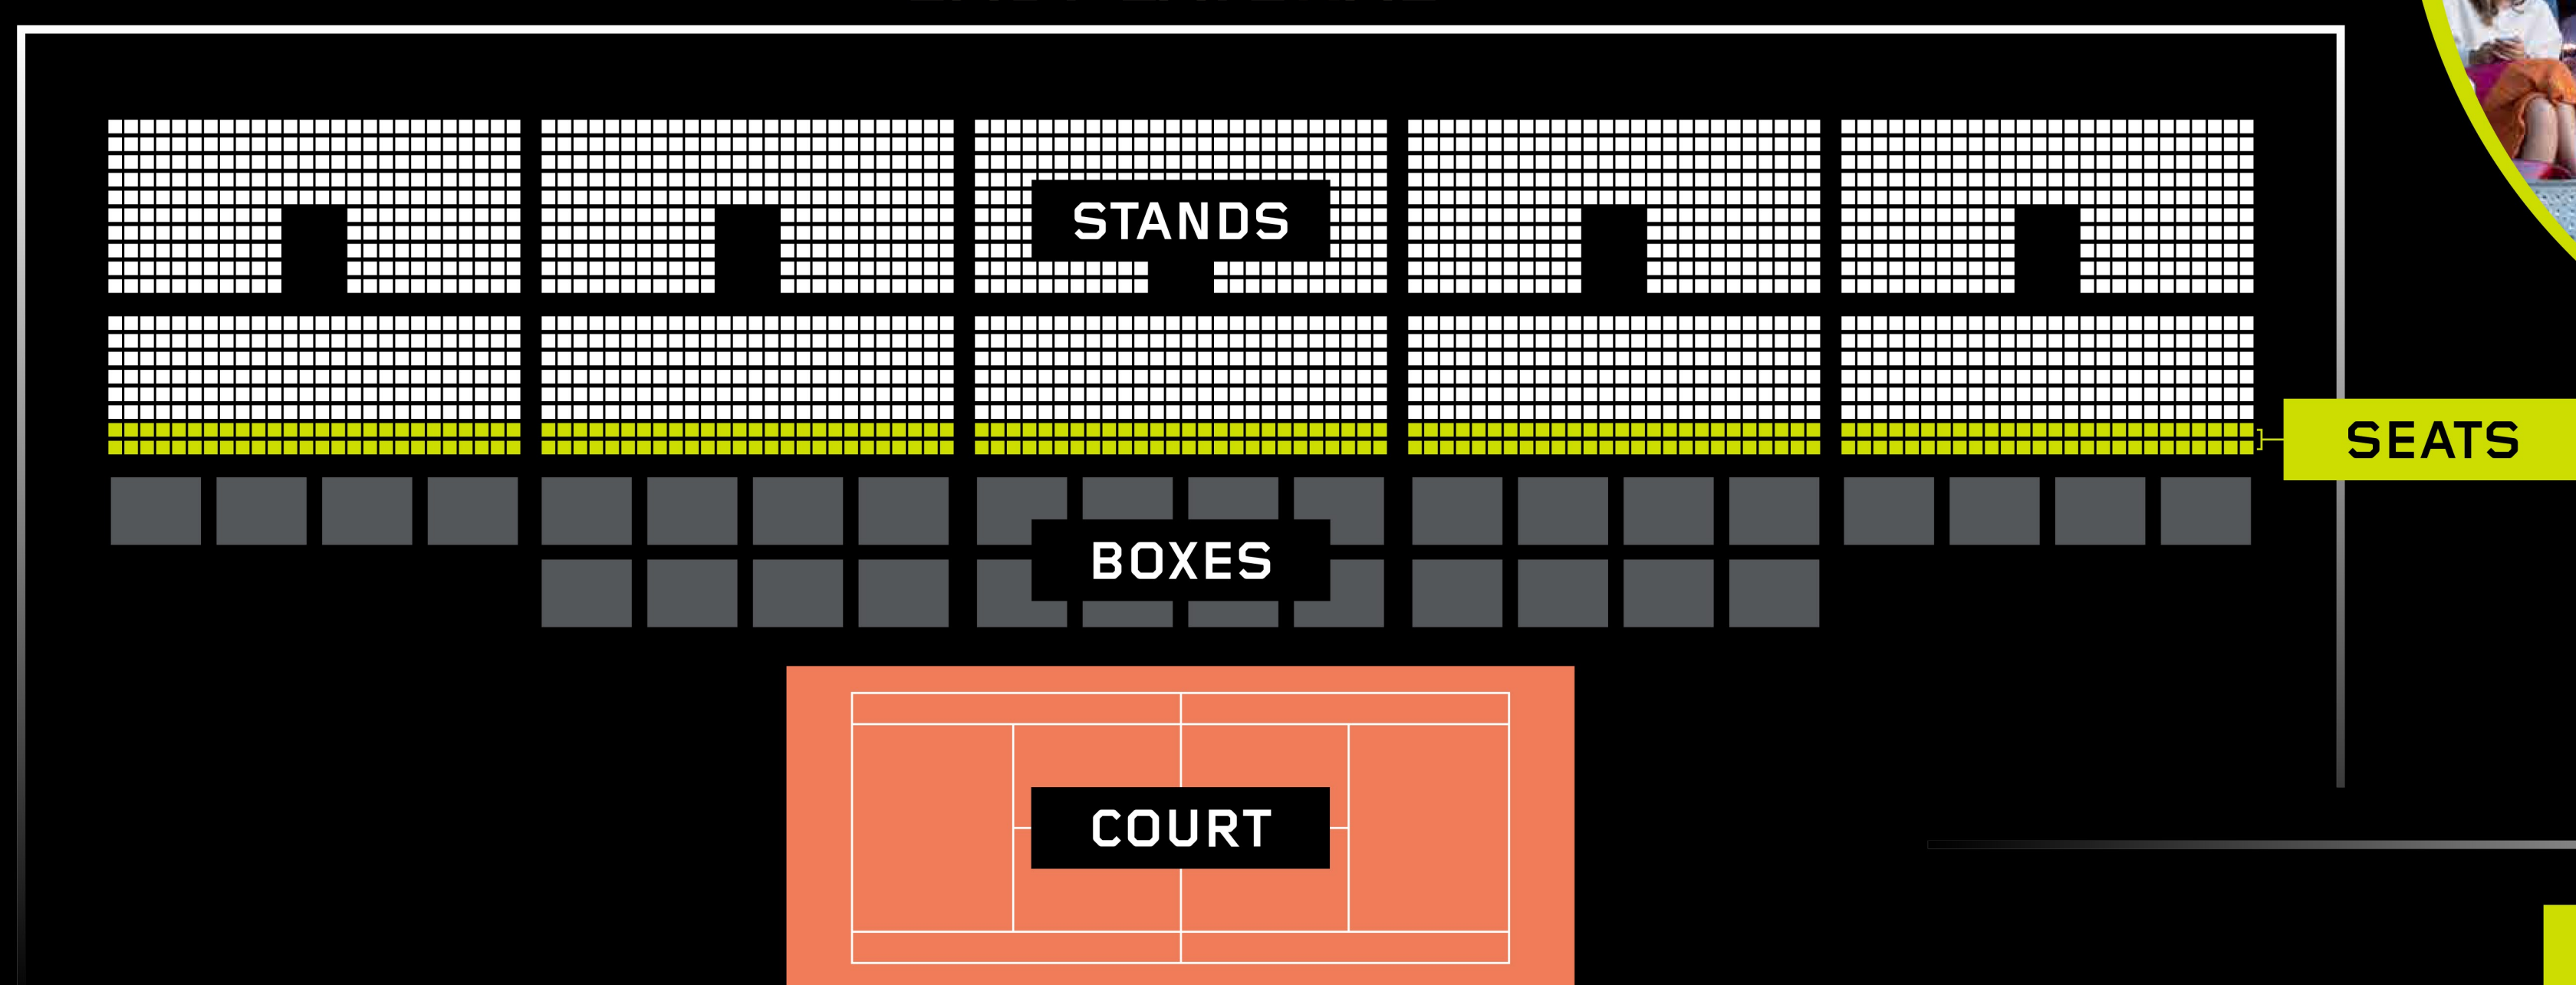

## What are they?

Seats in the first two rows of the east side in Manolo Santana Stadium and access to our lounge area located in the Commercial Street on floor -2.

EAST LATERAL

FLOOR -2

VIP Platinum lounge is located at the comercial street, near the lake.

### when?

The same day of the event you can pick up the bracelet of the current session. If you have tickets for multiple sessions you must collect the bracelet at the beginning of each session.

### where?

At the counter in front of the elevator between Manolo Santana Stadium and Stadium 3.

Carry your ticket and bracelet with you throughout the session.